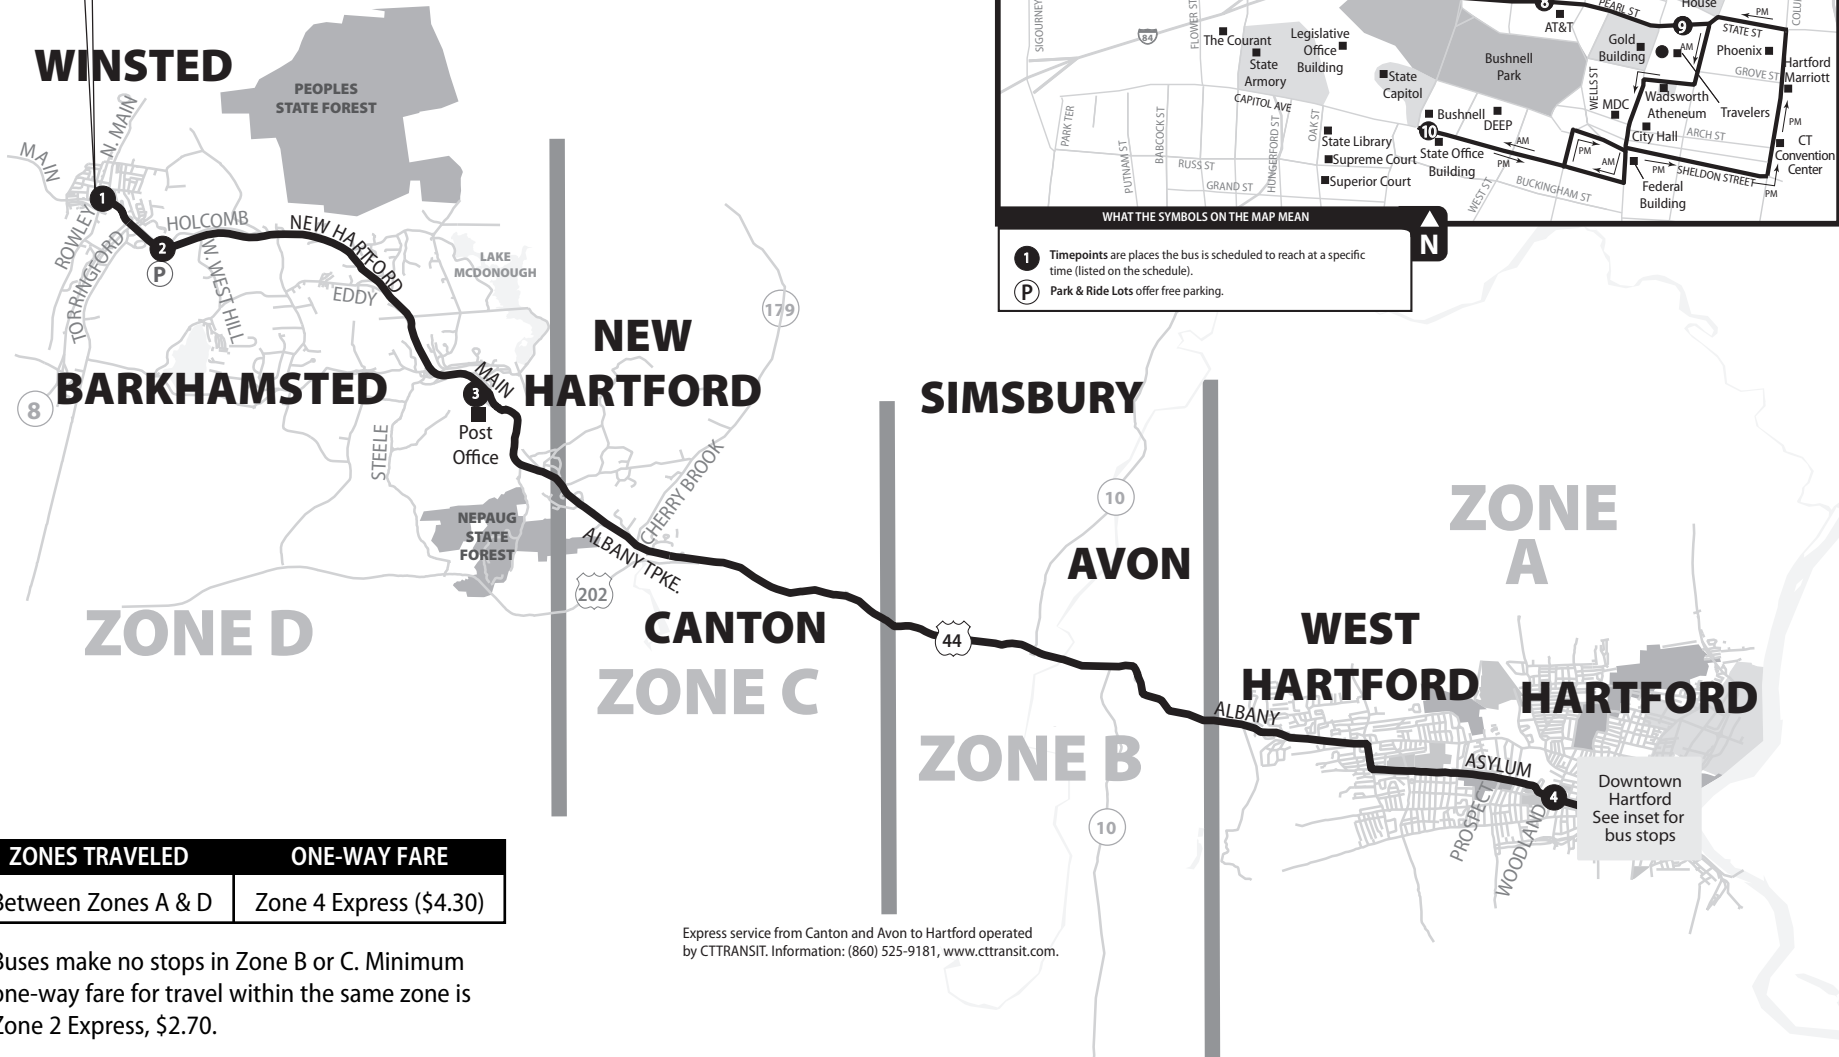

Local service provided by NWCTD/Candystriper.
Information: (860) 489-2535
<http://www.nwcttransit.com/>

WHAT THE SYMBOLS ON THE MAP MEAN

- 1 Timepoints are places the bus is scheduled to reach at a specific time (listed on the schedule).
- P Park & Ride Lots offer free parking.

ZONES TRAVELED	ONE-WAY FARE
Between Zones A & D	Zone 4 Express ($4.30)

Buses make no stops in Zone B or C. Minimum one-way fare for travel within the same zone is Zone 2 Express, $2.70.